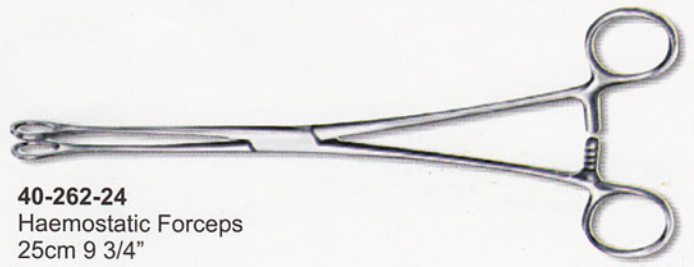

40-255-24
Kocher Forceps
with teeth
14.5cm

40-256-24
Peen (Rochester)
14.5cm

Haemostatic Forceps
Peen
40-257-24 14.5cm 5 3/4"
40-257-24 16cm 6 1/4"

40-258-24
Leriche Forceps
15.5cm

Halsted-Mosquito
40-259-24 12.5cm str.
40-260-24 14.5cm str.
40-261-24 12.5cm cvd.
40-261-24 14.5cm cvd.

40-262-24
Haemostatic Forceps
25cm 9 3/4"

40-263-24
Haemostatic Forceps
14cm (T-Shaped)

40-264-24
Foerster
Sponge Forceps
25cm 9 3/4"

40-265-24
Haemostatic
Sponge Forceps
25cm 9 3/4"

40-266-24
Backhaus Towel Forceps
16.5cm