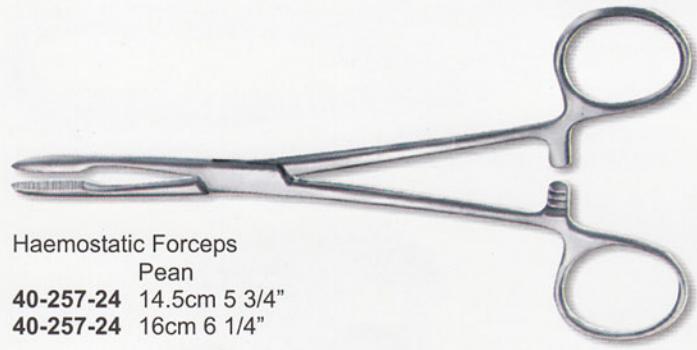

40-255-24
Kocher Forceps
with teeth
14.5cm

40-256-24
Peen (Rochester)
14.5cm

Haemostatic Forceps
Peen
40-257-24 14.5cm 5 3/4"
40-257-24 16cm 6 1/4"

40-258-24
Leriche Forceps
15.5cm

Halsted-Mosquito
40-259-24 12.5cm str.
40-260-24 14.5cm str.
40-261-24 12.5cm cvd.
40-261-24 14.5cm cvd.

40-262-24
Haemostatic Forceps
25cm 9 3/4"

40-263-24
Haemostatic Forceps
14cm (T-Shaped)

40-264-24
Foerster
Sponge Forceps
25cm 9 3/4"

40-265-24
Haemostatic
Sponge Forceps
25cm 9 3/4"

40-266-24
Backhaus Towel Forceps
16.5cm