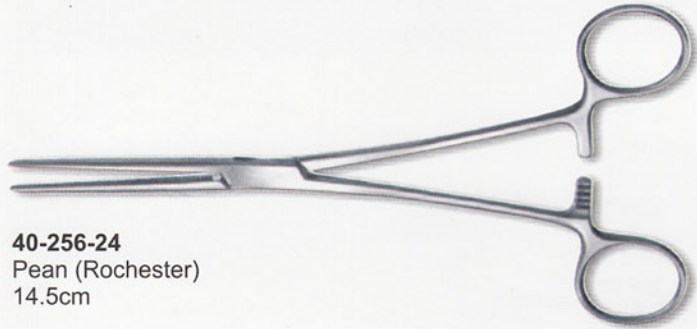

40-255-24
Kocher Forceps
with teeth
14.5cm

40-256-24
Peen (Rochester)
14.5cm

Haemostatic Forceps
Peen
40-257-24 14.5cm 5 3/4"
40-257-24 16cm 6 1/4"

40-258-24
Leriche Forceps
15.5cm

Halsted-Mosquito
40-259-24 12.5cm str.
40-260-24 14.5cm str.
40-261-24 12.5cm cvd.
40-261-24 14.5cm cvd.

40-262-24
Haemostatic Forceps
25cm 9 3/4"

40-263-24
Haemostatic Forceps
14cm (T-Shaped)

40-264-24
Foerster
Sponge Forceps
25cm 9 3/4"

40-265-24
Haemostatic
Sponge Forceps
25cm 9 3/4"

40-266-24
Backhaus Towel Forceps
16.5cm