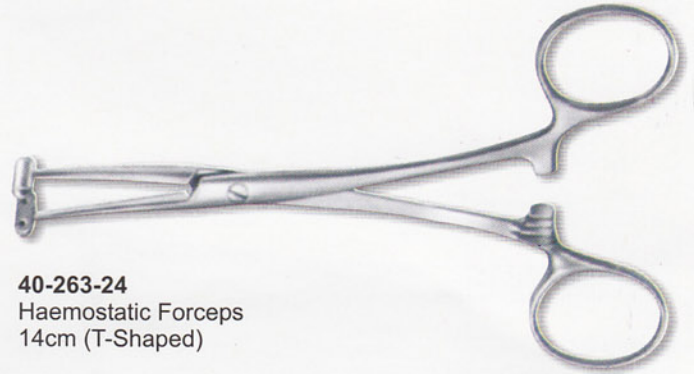

40-255-24
Kocher Forceps
with teeth
14.5cm

40-256-24
Peen (Rochester)
14.5cm

Haemostatic Forceps
Peen
40-257-24 14.5cm 5 3/4"
40-257-24 16cm 6 1/4"

40-258-24
Leriche Forceps
15.5cm

Halsted-Mosquito
40-259-24 12.5cm str.
40-260-24 14.5cm str.
40-261-24 12.5cm cvd.
40-261-24 14.5cm cvd.

40-262-24
Haemostatic Forceps
25cm 9 3/4"

40-263-24
Haemostatic Forceps
14cm (T-Shaped)

40-264-24
Foerster
Sponge Forceps
25cm 9 3/4"

40-265-24
Haemostatic
Sponge Forceps
25cm 9 3/4"

40-266-24
Backhaus Towel Forceps
16.5cm