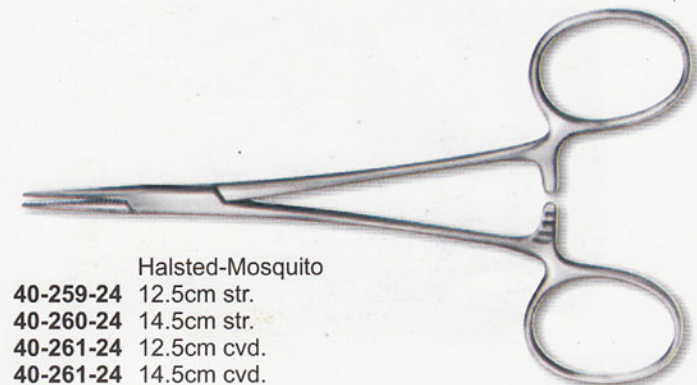

40-255-24
Kocher Forceps
with teeth
14.5cm

40-256-24
Peen (Rochester)
14.5cm

Haemostatic Forceps
Peen
40-257-24 14.5cm 5 3/4"
40-257-24 16cm 6 1/4"

40-258-24
Leriche Forceps
15.5cm

Halsted-Mosquito
40-259-24 12.5cm str.
40-260-24 14.5cm str.
40-261-24 12.5cm cvd.
40-261-24 14.5cm cvd.

40-262-24
Haemostatic Forceps
25cm 9 3/4"

40-263-24
Haemostatic Forceps
14cm (T-Shaped)

40-264-24
Foerster
Sponge Forceps
25cm 9 3/4"

40-265-24
Haemostatic
Sponge Forceps
25cm 9 3/4"

40-266-24
Backhaus Towel Forceps
16.5cm