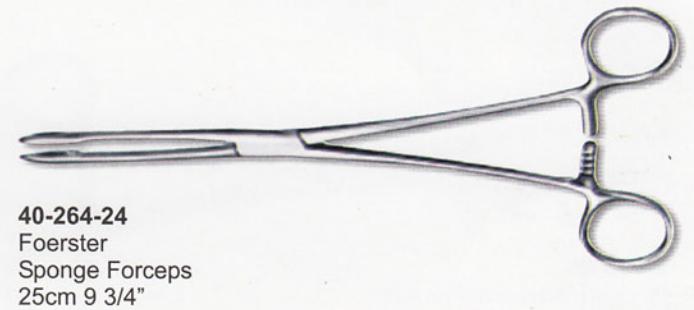

40-255-24
Kocher Forceps
with teeth
14.5cm

40-256-24
Peen (Rochester)
14.5cm

Haemostatic Forceps
Peen
40-257-24 14.5cm 5 3/4"
40-257-24 16cm 6 1/4"

40-258-24
Leriche Forceps
15.5cm

Halsted-Mosquito
40-259-24 12.5cm str.
40-260-24 14.5cm str.
40-261-24 12.5cm cvd.
40-261-24 14.5cm cvd.

40-262-24
Haemostatic Forceps
25cm 9 3/4"

40-263-24
Haemostatic Forceps
14cm (T-Shaped)

40-264-24
Foerster
Sponge Forceps
25cm 9 3/4"

40-265-24
Haemostatic
Sponge Forceps
25cm 9 3/4"

40-266-24
Backhaus Towel Forceps
16.5cm