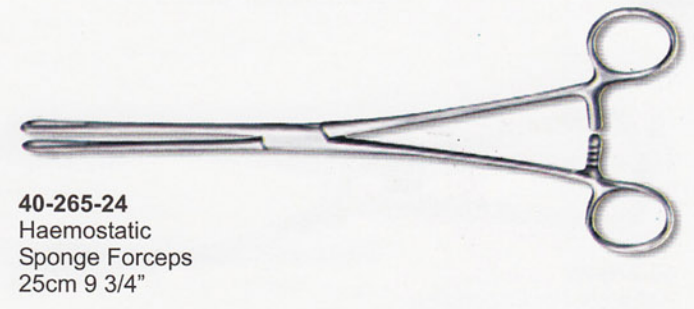

40-255-24
Kocher Forceps
with teeth
14.5cm

40-256-24
Peen (Rochester)
14.5cm

Haemostatic Forceps
Peen
40-257-24 14.5cm 5 3/4"
40-257-24 16cm 6 1/4"

40-258-24
Leriche Forceps
15.5cm

Halsted-Mosquito
40-259-24 12.5cm str.
40-260-24 14.5cm str.
40-261-24 12.5cm cvd.
40-261-24 14.5cm cvd.

40-262-24
Haemostatic Forceps
25cm 9 3/4"

40-263-24
Haemostatic Forceps
14cm (T-Shaped)

40-264-24
Foerster
Sponge Forceps
25cm 9 3/4"

40-265-24
Haemostatic
Sponge Forceps
25cm 9 3/4"

40-266-24
Backhaus Towel Forceps
16.5cm