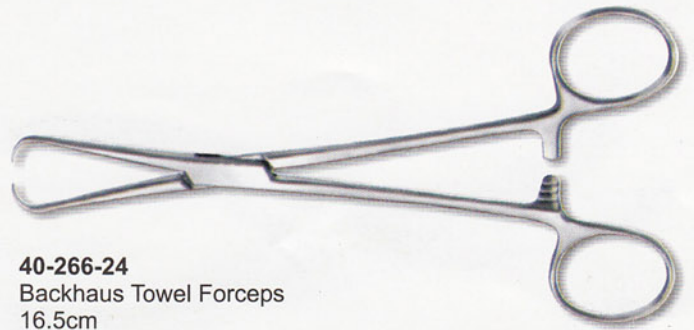

40-262-24
Haemostatic Forceps
25cm 9 3/4"

40-263-24
Haemostatic Forceps
14cm (T-Shaped)

40-264-24
Foerster
Sponge Forceps
25cm 9 3/4"

40-265-24
Haemostatic
Sponge Forceps
25cm 9 3/4"

40-266-24
Backhaus Towel Forceps
16.5cm