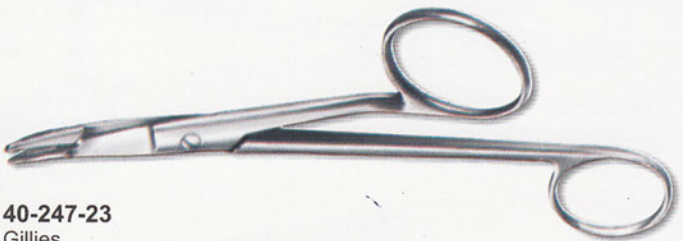

**40-243-23**  
Young Tongue Forceps  
with Rubber Pads

**40-244-23**  
Baby Tongue Forceps  
with Rubber Pads

**40-245-23**  
Doyen Intestinal  
Clamp, 23cm

**40-246-23**  
Crile-Wood  
Needle Holder, 15cm

**40-247-23**  
Gillies  
16cm

**40-248-23**  
Olsen Hegar  
Needle Holder

**40-249-23**  
Halstead Forceps  
13cm

**40-250-23**  
Hartmann Forceps, 14cm

**40-251-23**  
Cushing Forceps  
17cm 6 3/4

**40-252-23**  
Splinter Forceps  
12.5cm

**40-253-23**  
Dissecting Forceps  
13cm

**40-254-23**  
Troeltsch (Wilde)  
Ear Forceps  
10.5cm 4 1/8"