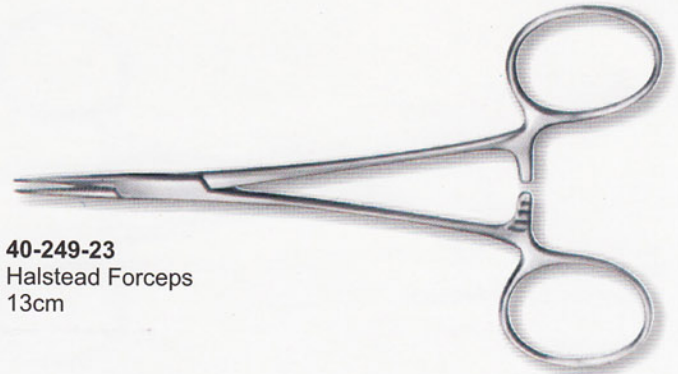

**40-243-23**  
Young Tongue Forceps  
with Rubber Pads

**40-244-23**  
Baby Tongue Forceps  
with Rubber Pads

**40-245-23**  
Doyen Intestinal  
Clamp, 23cm

**40-246-23**  
Crile-Wood  
Needle Holder, 15cm

**40-247-23**  
Gillies  
16cm

**40-248-23**  
Olsen Hegar  
Needle Holder

**40-249-23**  
Halstead Forceps  
13cm

**40-250-23**  
Hartmann Forceps, 14cm

**40-251-23**  
Cushing Forceps  
17cm 6 3/4

**40-252-23**  
Splinter Forceps  
12.5cm

**40-253-23**  
Dissecting Forceps  
13cm

**40-254-23**  
Troeltsch (Wilde)  
Ear Forceps  
10.5cm 4 1/8"