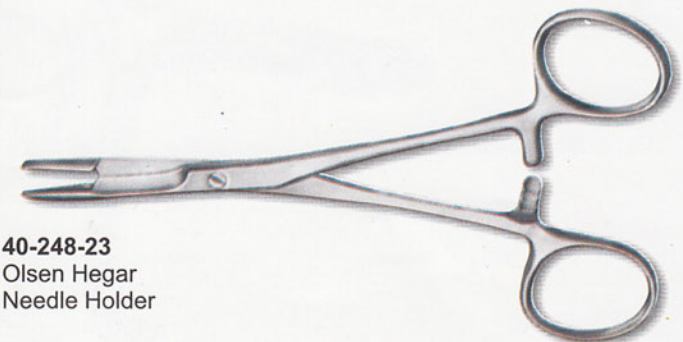

**40-243-23**  
Young Tongue Forceps  
with Rubber Pads

**40-244-23**  
Baby Tongue Forceps  
with Rubber Pads

**40-245-23**  
Doyen Intestinal  
Clamp, 23cm

**40-246-23**  
Crile-Wood  
Needle Holder, 15cm

**40-247-23**  
Gillies  
16cm

**40-248-23**  
Olsen Hegar  
Needle Holder

**40-249-23**  
Halstead Forceps  
13cm

**40-250-23**  
Hartmann Forceps, 14cm

**40-251-23**  
Cushing Forceps  
17cm 6 3/4

**40-252-23**  
Splinter Forceps  
12.5cm

**40-253-23**  
Dissecting Forceps  
13cm

**40-254-23**  
Troeltsch (Wilde)  
Ear Forceps  
10.5cm 4 1/8"