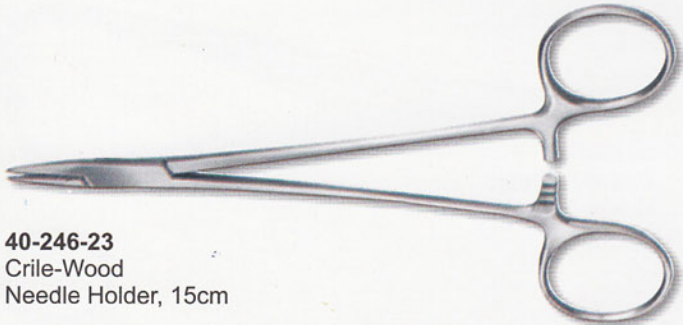

**40-243-23**  
Young Tongue Forceps  
with Rubber Pads

**40-244-23**  
Baby Tongue Forceps  
with Rubber Pads

**40-245-23**  
Doyen Intestinal  
Clamp, 23cm

**40-246-23**  
Crile-Wood  
Needle Holder, 15cm

**40-247-23**  
Gillies  
16cm

**40-248-23**  
Olsen Hegar  
Needle Holder

**40-249-23**  
Halstead Forceps  
13cm

**40-250-23**  
Hartmann Forceps, 14cm

**40-251-23**  
Cushing Forceps  
17cm 6 3/4

**40-252-23**  
Splinter Forceps  
12.5cm

**40-253-23**  
Dissecting Forceps  
13cm

**40-254-23**  
Troeltsch (Wilde)  
Ear Forceps  
10.5cm 4 1/8"