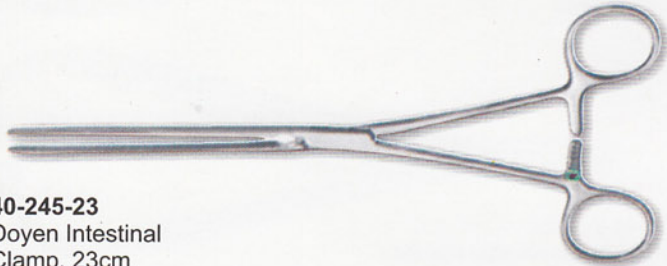

**40-243-23**  
Young Tongue Forceps  
with Rubber Pads

**40-244-23**  
Baby Tongue Forceps  
with Rubber Pads

**40-245-23**  
Doyen Intestinal  
Clamp, 23cm

**40-246-23**  
Crile-Wood  
Needle Holder, 15cm

**40-247-23**  
Gillies  
16cm

**40-248-23**  
Olsen Hegar  
Needle Holder

**40-249-23**  
Halstead Forceps  
13cm

**40-250-23**  
Hartmann Forceps, 14cm

**40-251-23**  
Cushing Forceps  
17cm 6 3/4

**40-252-23**  
Splinter Forceps  
12.5cm

**40-253-23**  
Dissecting Forceps  
13cm

**40-254-23**  
Troeltsch (Wilde)  
Ear Forceps  
10.5cm 4 1/8"