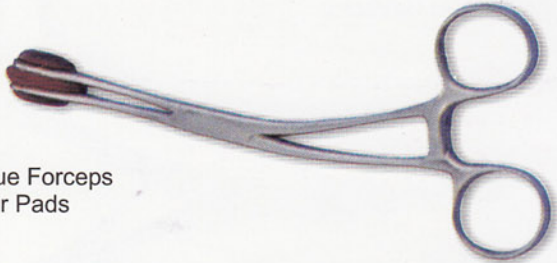

**40-243-23**  
Young Tongue Forceps  
with Rubber Pads

**40-244-23**  
Baby Tongue Forceps  
with Rubber Pads

**40-245-23**  
Doyen Intestinal  
Clamp, 23cm

**40-246-23**  
Crile-Wood  
Needle Holder, 15cm

**40-247-23**  
Gillies  
16cm

**40-248-23**  
Olsen Hegar  
Needle Holder

**40-249-23**  
Halstead Forceps  
13cm

**40-250-23**  
Hartmann Forceps, 14cm

**40-251-23**  
Cushing Forceps  
17cm 6 3/4

**40-252-23**  
Splinter Forceps  
12.5cm

**40-253-23**  
Dissecting Forceps  
13cm

**40-254-23**  
Troeltsch (Wilde)  
Ear Forceps  
10.5cm 4 1/8"