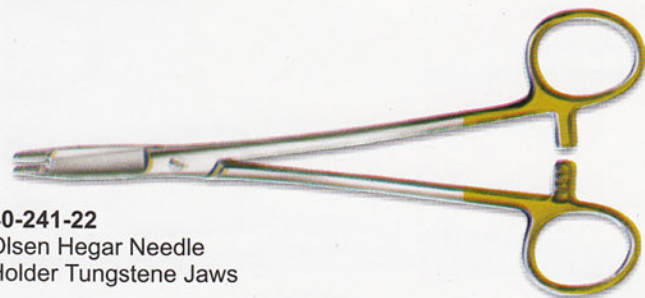

40-232-22
Backhaus Towel Forceps

40-237-22
Weitlaner Retractor

40-233-22
Haemostatic Forceps
T-shaped, 16cm

40-238-22
Forceps

40-234-22
Metzemaum Scissors

40-239-22
Mathieu Needle Holder

40-235-22
Mayo Scissors

40-240-22
Mathieu Needle
Holder Tungstene Jaws

40-236-22
Utility Scissors
19cm

40-241-22
Olsen Hegar Needle
Holder Tungstene Jaws

40-242-22
Gynecological Instruments