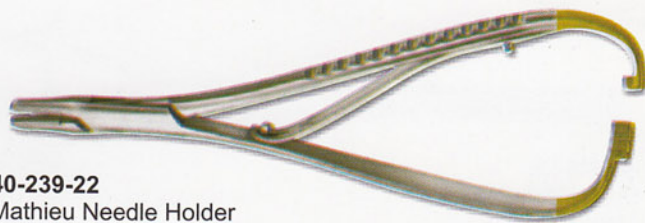

40-232-22
Backhaus Towel Forceps

40-237-22
Weitlaner Retractor

40-233-22
Haemostatic Forceps
T-shaped, 16cm

40-238-22
Forceps

40-234-22
Metzemaum Scissors

40-239-22
Mathieu Needle Holder

40-235-22
Mayo Scissors

40-240-22
Mathieu Needle
Holder Tungstene Jaws

40-236-22
Utility Scissors
19cm

40-241-22
Olsen Hegar Needle
Holder Tungstene Jaws

40-242-22
Gynecological Instruments