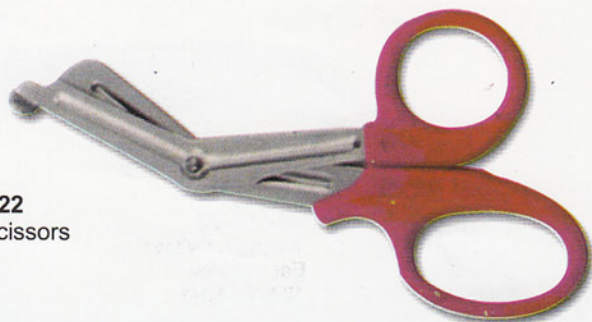

40-232-22
Backhaus Towel Forceps

40-237-22
Weitlaner Retractor

40-233-22
Haemostatic Forceps
T-shaped, 16cm

40-238-22
Forceps

40-234-22
Metzemaum Scissors

40-239-22
Mathieu Needle Holder

40-235-22
Mayo Scissors

40-240-22
Mathieu Needle
Holder Tungstene Jaws

40-236-22
Utility Scissors
19cm

40-241-22
Olsen Hegar Needle
Holder Tungstene Jaws

40-242-22
Gynecological Instruments