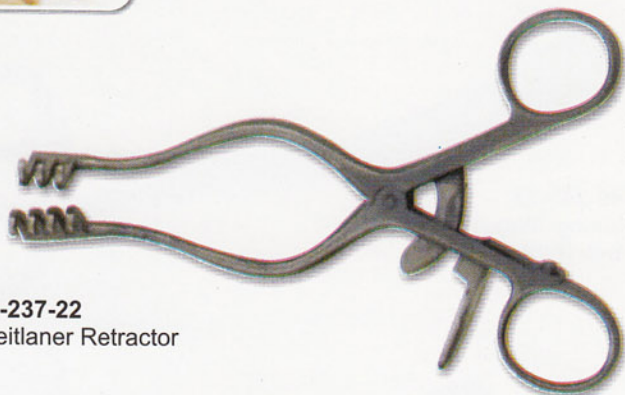

40-232-22
Backhaus Towel Forceps

40-237-22
Weitlaner Retractor

40-233-22
Haemostatic Forceps
T-shaped, 16cm

40-238-22
Forceps

40-234-22
Metzemaum Scissors

40-239-22
Mathieu Needle Holder

40-235-22
Mayo Scissors

40-240-22
Mathieu Needle
Holder Tungstene Jaws

40-236-22
Utility Scissors
19cm

40-241-22
Olsen Hegar Needle
Holder Tungstene Jaws

40-242-22
Gynecological Instruments