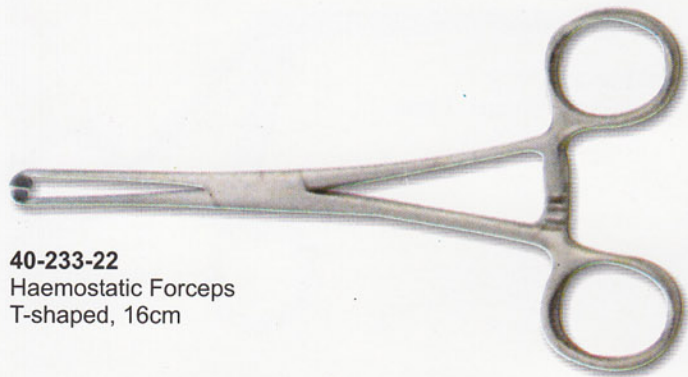

40-232-22
Backhaus Towel Forceps

40-237-22
Weitlaner Retractor

40-233-22
Haemostatic Forceps
T-shaped, 16cm

40-238-22
Forceps

40-234-22
Metzemaum Scissors

40-239-22
Mathieu Needle Holder

40-235-22
Mayo Scissors

40-240-22
Mathieu Needle
Holder Tungstene Jaws

40-236-22
Utility Scissors
19cm

40-241-22
Olsen Hegar Needle
Holder Tungstene Jaws

40-242-22
Gynecological Instruments