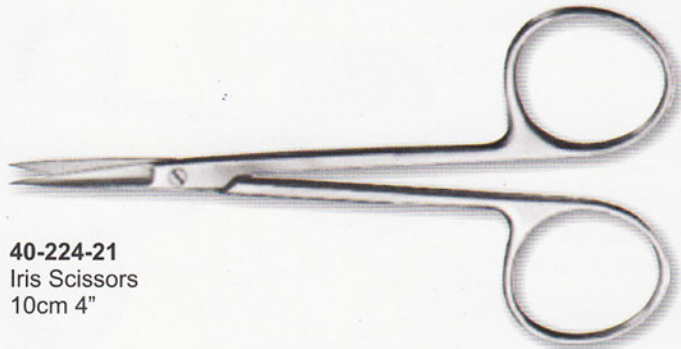

Commonly Use in Veterinary

40-221-21
Operating Scissors
16.5cm 6 1/2"

40-226-21
Neurosurgical Scissors
Strully
22.5cm 8 3/4"

40-222-21
Operating Scissors
20.5cm 8"

40-227-21
Enterotomy Scissors
21.5cm 8 1/2"

40-223-21
Operating Scissors
14.5cm 5 3/4"

40-228-21
Stitch Scissors
Spencer
9cm 3 1/2"

40-224-21
Iris Scissors
10cm 4"

40-229-21
Stitch Scissors
Spencer
13cm 5"

40-225-21
Lexer-Baby
10cm 10 1/4"

40-230-21
Vascular Scissors
12cm 4 3/4"