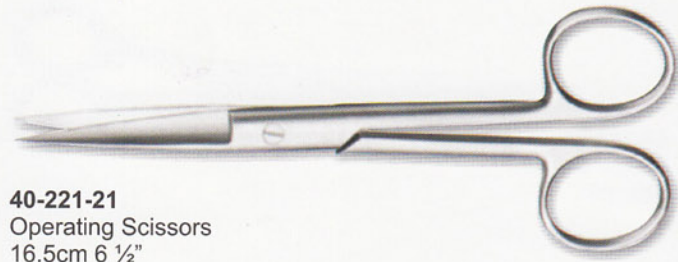

Commonly Use in Veterinary

40-221-21
Operating Scissors
16.5cm 6 1/2"

40-226-21
Neurosurgical Scissors
Strully
22.5cm 8 3/4"

40-222-21
Operating Scissors
20.5cm 8"

40-227-21
Enterotomy Scissors
21.5cm 8 1/2"

40-223-21
Operating Scissors
14.5cm 5 3/4"

40-228-21
Stitch Scissors
Spencer
9cm 3 1/2"

40-224-21
Iris Scissors
10cm 4"

40-229-21
Stitch Scissors
Spencer
13cm 5"

40-225-21
Lexer-Baby
10cm 10 1/4"

40-230-21
Vascular Scissors
12cm 4 3/4"