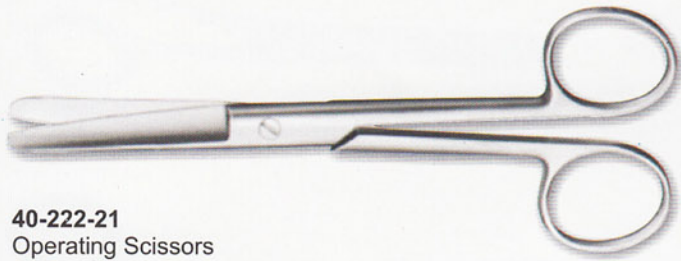

Commonly Use in Veterinary

40-221-21
Operating Scissors
16.5cm 6 1/2"

40-226-21
Neurosurgical Scissors
Strully
22.5cm 8 3/4"

40-222-21
Operating Scissors
20.5cm 8"

40-227-21
Enterotomy Scissors
21.5cm 8 1/2"

40-223-21
Operating Scissors
14.5cm 5 3/4"

40-228-21
Stitch Scissors
Spencer
9cm 3 1/2"

40-224-21
Iris Scissors
10cm 4"

40-229-21
Stitch Scissors
Spencer
13cm 5"

40-225-21
Lexer-Baby
10cm 10 1/4"

40-230-21
Vascular Scissors
12cm 4 3/4"