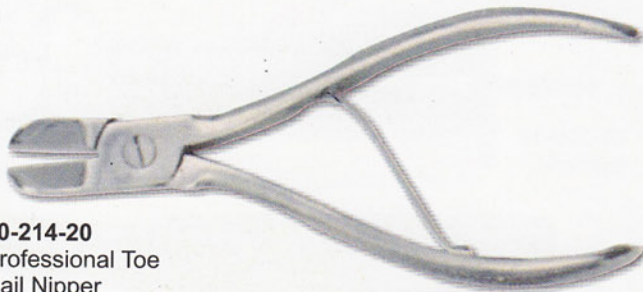

40-211-20
Professional Toe Nail Nipper 16cm
Compound Action,
Stainless Steel (Satin finish)

40-212-20
Professional Toe Nail Nipper 16cm
Compound Action, Stainless Steel
(Satin finish)

40-213-20
Professional Toe
Nail Nipper

40-214-20
Professional Toe
Nail Nipper

40-215-20
Toe Nail Nipper 14cm
Box Joint, Double Spring
Stainless Steel (Satin finish)

40-216-20
Professional Toe Nail
Nipper 16cm Double Action,
Stainless Steel (Satin finish)

40-217-20
Professional Toe
Nail Nipper

40-218-20
Professional Toe
Nail Nipper

40-219-20
Nail Profiler (with grip)
14.5cm
Stainless Steel
(Powder coated)

40-220-20
Nail Profiler (with grip)
14.5cm
Stainless Steel (Powder coated)