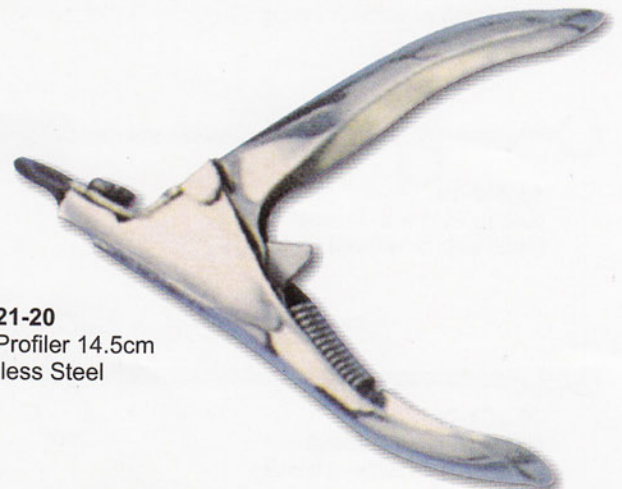

40-214-20
Professional Toe
Nail Nipper

40-215-20
Toe Nail Nipper 14cm
Box Joint, Double Spring
Stainless Steel (Satin finish)

40-216-20
Professional Toe Nail
Nipper 16cm Double Action,
Stainless Steel (Satin finish)

40-217-20
Professional Toe
Nail Nipper

40-218-20
Professional Toe
Nail Nipper

40-219-20
Nail Profiler (with grip)
14.5cm
Stainless Steel
(Powder coated)

40-220-20
Nail Profiler (with grip)
14.5cm
Stainless Steel (Powder coated)

40-221-20
Nail Profiler 14.5cm
Stainless Steel