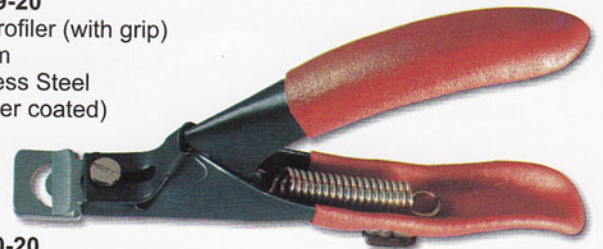

40-211-20
Professional Toe Nail Nipper 16cm
Compound Action,
Stainless Steel (Satin finish)

40-212-20
Professional Toe Nail Nipper 16cm
Compound Action, Stainless Steel
(Satin finish)

40-213-20
Professional Toe
Nail Nipper

40-214-20
Professional Toe
Nail Nipper

40-215-20
Toe Nail Nipper 14cm
Box Joint, Double Spring
Stainless Steel (Satin finish)

40-216-20
Professional Toe Nail
Nipper 16cm Double Action,
Stainless Steel (Satin finish)

40-217-20
Professional Toe
Nail Nipper

40-218-20
Professional Toe
Nail Nipper

40-219-20
Nail Profiler (with grip)
14.5cm
Stainless Steel
(Powder coated)

40-220-20
Nail Profiler (with grip)
14.5cm
Stainless Steel (Powder coated)