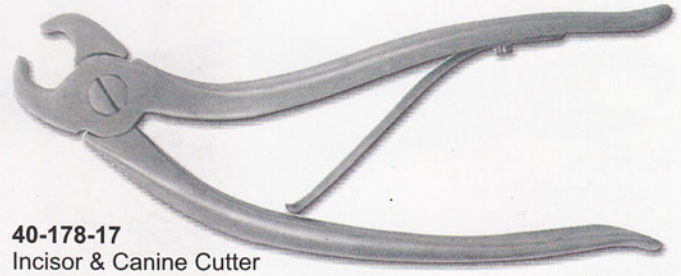

**40-171-17**  
Mouth Speculum Haussmann  
Model with Leather Straps,  
or Nylon Straps

**40-172-17**  
Tooth Float set

**40-173-17**  
Reynold Style Cap  
Extractors, 17" s/s

**40-174-17**  
Simple Joint Stainless  
Steel Molar Spreader

**40-175-17**  
Simple Joint Stainless  
Steel Molar Forceps

**40-176-17**  
Cap, Incisor  
s/s 12"

**40-177-17**  
Molar Extractors,  
s/s 15"

**40-178-17**  
Incisor & Canine Cutter  
s/s, 10"

**40-179-17**  
Incisor Forceps, 10"

**40-180-17**  
Liautard Style  
Forceps 10" S.S

**40-181-17**  
Incisor Cap and Wolf  
Tooth Forceps, 7" S.S