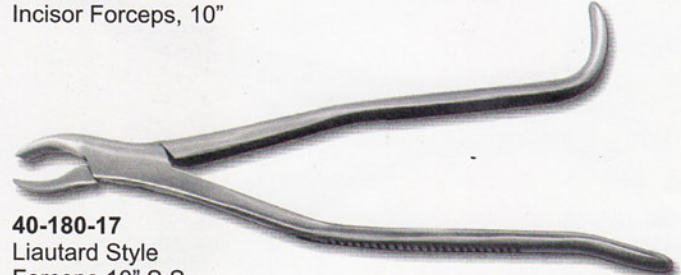

**40-171-17**  
Mouth Speculum Haussmann  
Model with Leather Straps,  
or Nylon Straps

**40-172-17**  
Tooth Float set

**40-173-17**  
Reynold Style Cap  
Extractors, 17" s/s

**40-174-17**  
Simple Joint Stainless  
Steel Molar Spreader

**40-175-17**  
Simple Joint Stainless  
Steel Molar Forceps

**40-176-17**  
Cap, Incisor  
s/s 12"

**40-177-17**  
Molar Extractors,  
s/s 15"

**40-178-17**  
Incisor & Canine Cutter  
s/s, 10"

**40-179-17**  
Incisor Forceps, 10"

**40-180-17**  
Liautard Style  
Forceps 10" S.S

**40-181-17**  
Incisor Cap and Wolf  
Tooth Forceps, 7" S.S