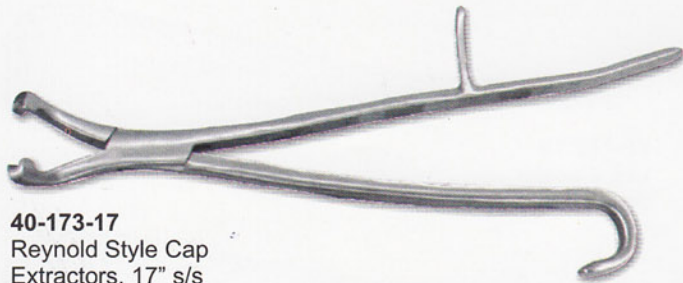

**40-171-17**  
Mouth Speculum Haussmann  
Model with Leather Straps,  
or Nylon Straps

**40-172-17**  
Tooth Float set

**40-173-17**  
Reynold Style Cap  
Extractors, 17" s/s

**40-174-17**  
Simple Joint Stainless  
Steel Molar Spreader

**40-175-17**  
Simple Joint Stainless  
Steel Molar Forceps

**40-176-17**  
Cap, Incisor  
s/s 12"

**40-177-17**  
Molar Extractors,  
s/s 15"

**40-178-17**  
Incisor & Canine Cutter  
s/s, 10"

**40-179-17**  
Incisor Forceps, 10"

**40-180-17**  
Liautard Style  
Forceps 10" S.S

**40-181-17**  
Incisor Cap and Wolf  
Tooth Forceps, 7" S.S