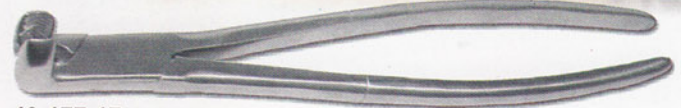

**40-171-17**  
Mouth Speculum Haussmann  
Model with Leather Straps,  
or Nylon Straps

**40-172-17**  
Tooth Float set

**40-173-17**  
Reynold Style Cap  
Extractors, 17" s/s

**40-174-17**  
Simple Joint Stainless  
Steel Molar Spreader

**40-175-17**  
Simple Joint Stainless  
Steel Molar Forceps

**40-176-17**  
Cap, Incisor  
s/s 12"

**40-177-17**  
Molar Extractors,  
s/s 15"

**40-178-17**  
Incisor & Canine Cutter  
s/s, 10"

**40-179-17**  
Incisor Forceps, 10"

**40-180-17**  
Liautard Style  
Forceps 10" S.S

**40-181-17**  
Incisor Cap and Wolf  
Tooth Forceps, 7" S.S