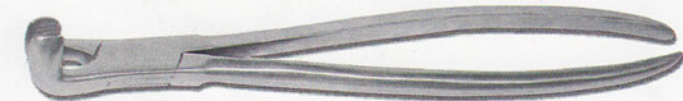

**40-171-17**  
Mouth Speculum Haussmann  
Model with Leather Straps,  
or Nylon Straps

**40-172-17**  
Tooth Float set

**40-173-17**  
Reynold Style Cap  
Extractors, 17" s/s

**40-174-17**  
Simple Joint Stainless  
Steel Molar Spreader

**40-175-17**  
Simple Joint Stainless  
Steel Molar Forceps

**40-176-17**  
Cap, Incisor  
s/s 12"

**40-177-17**  
Molar Extractors,  
s/s 15"

**40-178-17**  
Incisor & Canine Cutter  
s/s, 10"

**40-179-17**  
Incisor Forceps, 10"

**40-180-17**  
Liautard Style  
Forceps 10" S.S

**40-181-17**  
Incisor Cap and Wolf  
Tooth Forceps, 7" S.S