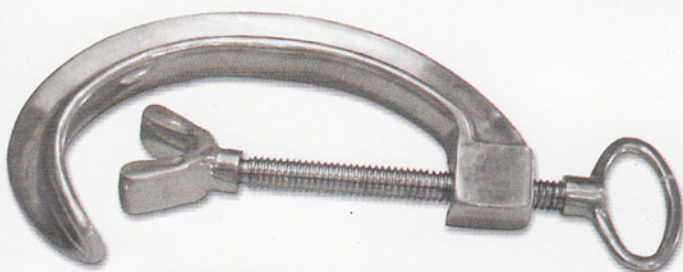

40-155-15
Anti Kick Clamp

40-156-15
Anti Kick Clamp

40-157-15
Anti Kick Bar Spring
For Anti Kick Bar

40-158-15
Anti Kick Bar Spring
For Anti Kick Bar

40-159-15
Crook Head For Leg

40-160-15
Sheep Cuff

40-161-15
shepherds Crook Neck Model
135cm

40-162-15
shepherds Crook Leg Model
95cm