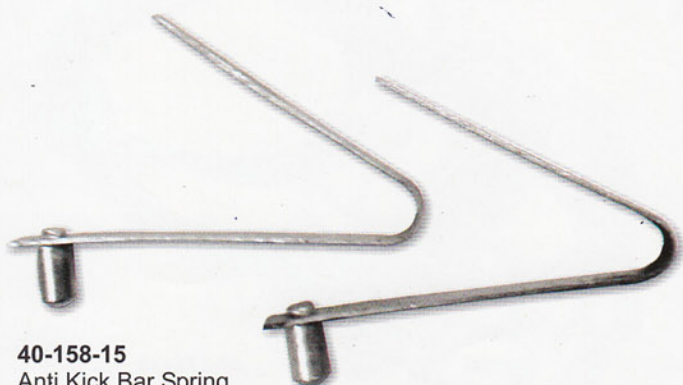

40-155-15
Anti Kick Clamp

40-156-15
Anti Kick Clamp

40-157-15
Anti Kick Bar Spring
For Anti Kick Bar

40-158-15
Anti Kick Bar Spring
For Anti Kick Bar

40-159-15
Crook Head For Leg

40-160-15
Sheep Cuff

40-161-15
shepherds Crook Neck Model
135cm

40-162-15
shepherds Crook Leg Model
95cm