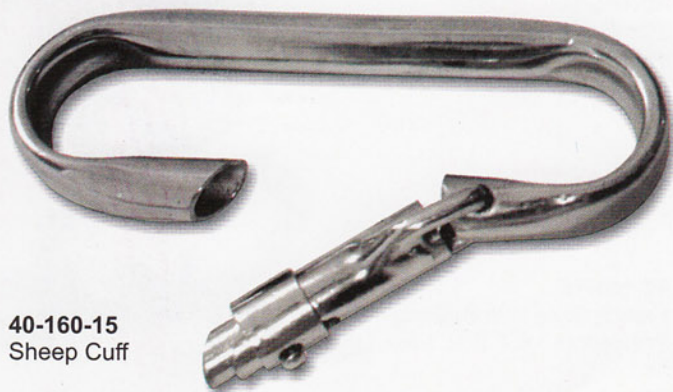

40-155-15
Anti Kick Clamp

40-156-15
Anti Kick Clamp

40-157-15
Anti Kick Bar Spring
For Anti Kick Bar

40-158-15
Anti Kick Bar Spring
For Anti Kick Bar

40-159-15
Crook Head For Leg

40-160-15
Sheep Cuff

40-161-15
shepherds Crook Neck Model
135cm

40-162-15
shepherds Crook Leg Model
95cm