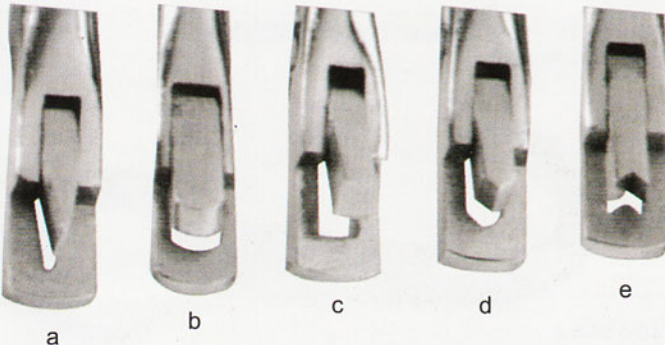

Ear Notcher

40-137-13
Ear Notcher

40-138-13
Ear Notcher

40-139-13
(v) Shape Aluminum
Ear Notcher with 2 sizes

40-140-13
Ear Notcher S.S
(v) Shape also in different shapes

40-141-13
Ear Notcher S.S
Clover Design

40-142-13
Ear Notcher S.S
Design in the Center
of the ear

40-143-13
Tag Applicator Plier

40-144-13
Ear Notcher
with lock

40-145-13
Ear Notcher - A-type