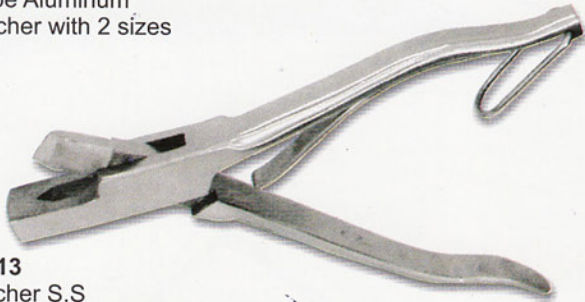

Ear Notcher

40-137-13
Ear Notcher

40-138-13
Ear Notcher

40-139-13
(v) Shape Aluminum
Ear Notcher with 2 sizes

40-140-13
Ear Notcher S.S
(v) Shape also in different shapes

40-141-13
Ear Notcher S.S
Clover Design

40-142-13
Ear Notcher S.S
Design in the Center
of the ear

40-143-13
Tag Applicator Plier

40-144-13
Ear Notcher
with lock

40-145-13
Ear Notcher - A-type