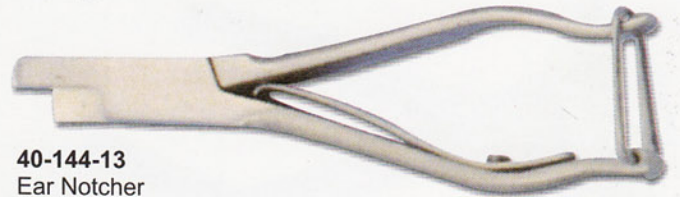

Ear Notcher

40-137-13
Ear Notcher

40-138-13
Ear Notcher

40-139-13
(v) Shape Aluminum
Ear Notcher with 2 sizes

40-140-13
Ear Notcher S.S
(v) Shape also in different shapes

40-141-13
Ear Notcher S.S
Clover Design

40-142-13
Ear Notcher S.S
Design in the Center
of the ear

40-143-13
Tag Applicator Plier

40-144-13
Ear Notcher
with lock

40-145-13
Ear Notcher - A-type