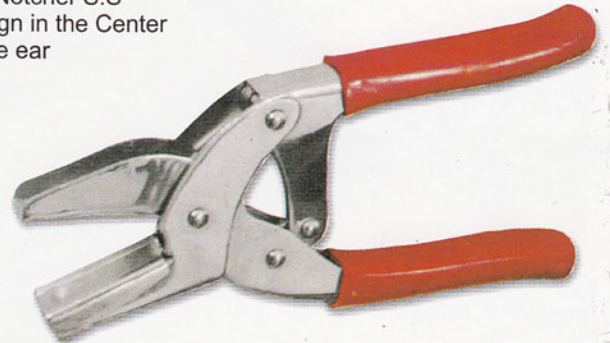

Ear Notcher

40-137-13
Ear Notcher

40-138-13
Ear Notcher

40-139-13
(v) Shape Aluminum
Ear Notcher with 2 sizes

40-140-13
Ear Notcher S.S
(v) Shape also in different shapes

40-141-13
Ear Notcher S.S
Clover Design

40-142-13
Ear Notcher S.S
Design in the Center
of the ear

40-143-13
Tag Applicator Plier

40-144-13
Ear Notcher
with lock

40-145-13
Ear Notcher - A-type