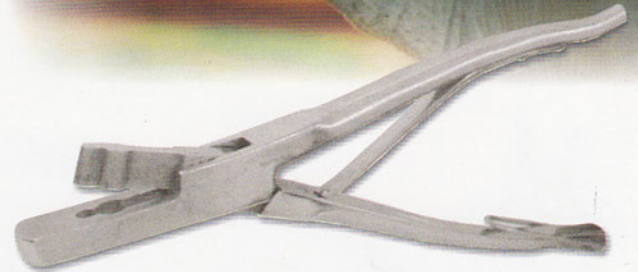

Ear Notcher

40-137-13
Ear Notcher

40-138-13
Ear Notcher

40-139-13
(v) Shape Aluminum
Ear Notcher with 2 sizes

40-140-13
Ear Notcher S.S
(v) Shape also in different shapes

40-141-13
Ear Notcher S.S
Clover Design

40-142-13
Ear Notcher S.S
Design in the Center
of the ear

40-143-13
Tag Applicator Plier

40-144-13
Ear Notcher
with lock

40-145-13
Ear Notcher - A-type