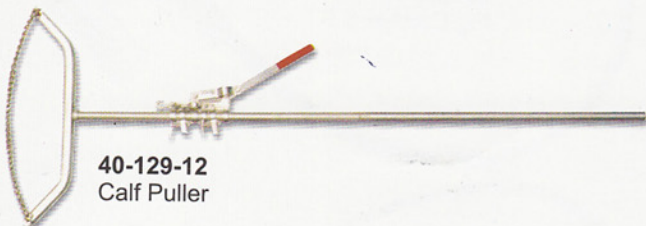

40-131-12
Obstetric Forceps For
Pig About 52cm Long, S.S

40-132-12
Obstetric Chain 30", S.S or N.P

40-133-12
Obstetric Chain
60", S.S or N.P

40-134-12
Lambing Aid Plastic

40-135-12
Wire Handle

40-136-12
Wire Handle

40-127-12
Pig Catcher

40-128-12
Aluminum Mini
Hog Catcher

40-129-12
Calf Puller

40-130-12
Calving Assist
Forceps S.S