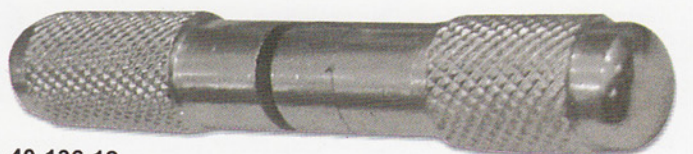

40-131-12
Obstetric Forceps For
Pig About 52cm Long, S.S

40-132-12
Obstetric Chain 30", S.S or N.P

40-133-12
Obstetric Chain
60", S.S or N.P

40-134-12
Lambing Aid Plastic

40-135-12
Wire Handle

40-136-12
Wire Handle

40-127-12
Pig Catcher

40-128-12
Aluminum Mini
Hog Catcher

40-129-12
Calf Puller

40-130-12
Calving Assist
Forceps S.S