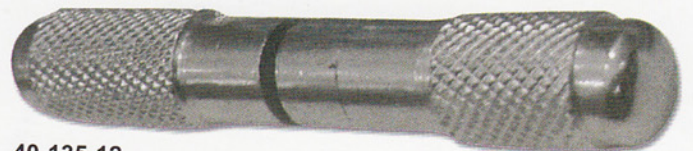

40-131-12
Obstetric Forceps For
Pig About 52cm Long, S.S

40-132-12
Obstetric Chain 30", S.S or N.P

40-133-12
Obstetric Chain
60", S.S or N.P

40-134-12
Lambing Aid Plastic

40-135-12
Wire Handle

40-136-12
Wire Handle