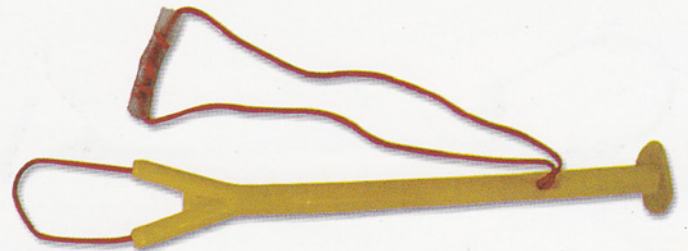

40-131-12
Obstetric Forceps For
Pig About 52cm Long, S.S

40-132-12
Obstetric Chain 30", S.S or N.P

40-133-12
Obstetric Chain
60", S.S or N.P

40-134-12
Lambing Aid Plastic

40-135-12
Wire Handle

40-136-12
Wire Handle

40-127-12
Pig Catcher

40-128-12
Aluminum Mini
Hog Catcher

40-129-12
Calf Puller

40-130-12
Calving Assist
Forceps S.S