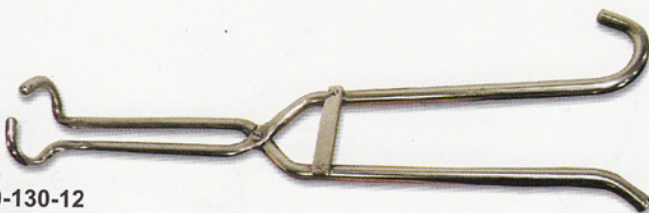

40-131-12
Obstetric Forceps For
Pig About 52cm Long, S.S

40-132-12
Obstetric Chain 30", S.S or N.P

40-133-12
Obstetric Chain
60", S.S or N.P

40-134-12
Lambing Aid Plastic

40-135-12
Wire Handle

40-136-12
Wire Handle

40-127-12
Pig Catcher

40-128-12
Aluminum Mini
Hog Catcher

40-129-12
Calf Puller

40-130-12
Calving Assist
Forceps S.S