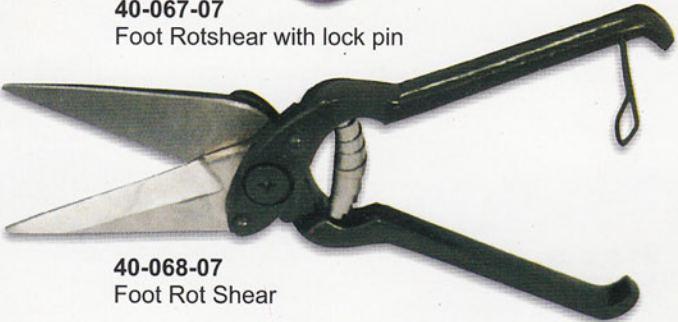

Hoof Tools

40-064-07
Nail Nipper

40-065-07
Professional Hoof Nipper
With Wide Opening

40-066-07
Diamond Farrier
Clincher

40-067-07
Foot Rotshear with lock pin

40-068-07
Foot Rot Shear

40-069-07
Foot Rot Shear

40-070-07
Sheep Hoof Cutter

40-071-07
Heavy Duty Hoof
Claw Cutter With
Interchangeable Blades

40-072-07
Claw Cutter

40-073-07
Stainless Steel Hoof Scraper

40-074-07
Stainless Steel Hoof Scraper

40-075-07
Stainless Steel Hoof Scraper