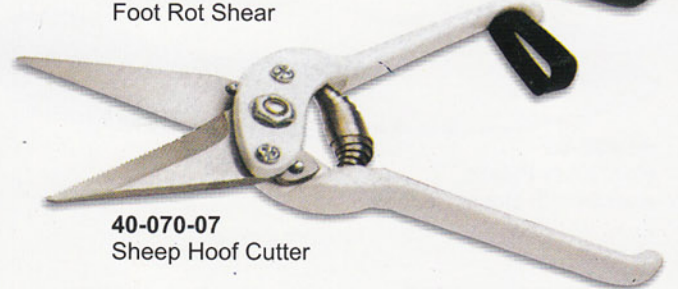

Hoof Tools

40-064-07
Nail Nipper

40-065-07
Professional Hoof Nipper
With Wide Opening

40-066-07
Diamond Farrier
Clincher

40-067-07
Foot Rotshear with lock pin

40-068-07
Foot Rot Shear

40-069-07
Foot Rot Shear

40-070-07
Sheep Hoof Cutter

40-071-07
Heavy Duty Hoof
Claw Cutter With
Interchangeable Blades

40-072-07
Claw Cutter

40-073-07
Stainless Steel Hoof Scraper

40-074-07
Stainless Steel Hoof Scraper

40-075-07
Stainless Steel Hoof Scraper