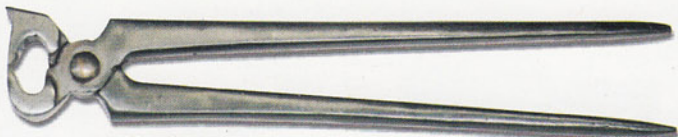

Hoof Tools

40-064-07
Nail Nipper

40-065-07
Professional Hoof Nipper
With Wide Opening

40-066-07
Diamond Farrier
Clincher

40-067-07
Foot Rotshear with lock pin

40-068-07
Foot Rot Shear

40-069-07
Foot Rot Shear

40-070-07
Sheep Hoof Cutter

40-071-07
Heavy Duty Hoof
Claw Cutter With
Interchangeable Blades

40-072-07
Claw Cutter

40-073-07
Stainless Steel Hoof Scraper

40-074-07
Stainless Steel Hoof Scraper

40-075-07
Stainless Steel Hoof Scraper