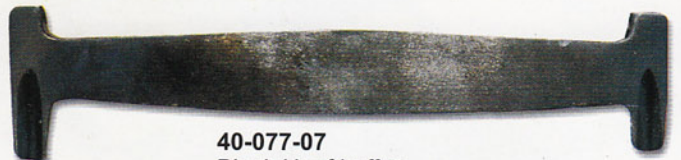

40-077-07
Black Hoof buffer