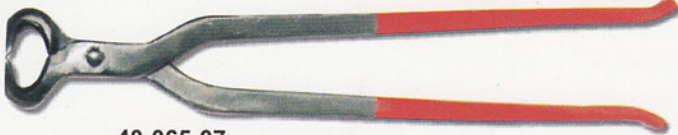

Hoof Tools

40-064-07
Nail Nipper

40-065-07
Professional Hoof Nipper
With Wide Opening

40-066-07
Diamond Farrier
Clincher

40-067-07
Foot Rotshear with lock pin

40-068-07
Foot Rot Shear

40-069-07
Foot Rot Shear

40-070-07
Sheep Hoof Cutter

40-071-07
Heavy Duty Hoof
Claw Cutter With
Interchangeable Blades

40-072-07
Claw Cutter

40-073-07
Stainless Steel Hoof Scraper

40-074-07
Stainless Steel Hoof Scraper

40-075-07
Stainless Steel Hoof Scraper