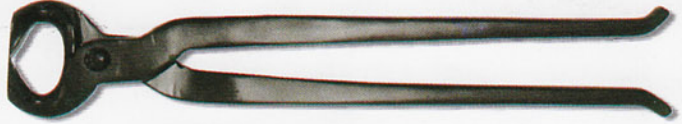

# Hoof Tools

**40-050-06**  
Hoof Puncher

**40-051-06**  
Hoof Forceps

**40-052-06**  
Hoof Clamp  
Black Coated

**40-053-06**  
Hoof Tester

**40-054-06**  
Round Hoof Tester

**40-055-06**  
Flat Hoof Tester

**40-056-06**  
Hoof Tester  
Round Large

**40-057-06**  
Shoe Puller

**40-058-06**  
Diamond Farrier  
Nippers 15"

**40-059-06**  
Shoe Puller to Grab Hold  
of The Shoe Removal

**40-060-06**  
Diamond Shoe Puller & Spreader  
Round Knobs on of Handles

**40-061-06**  
Black Steel Crocodile Plier With  
Plastic Coated end (clincher)

**40-062-06**  
Black Steel Crocodile  
Plier (clincher)

**40-063-06**  
Diamond Nail Puller