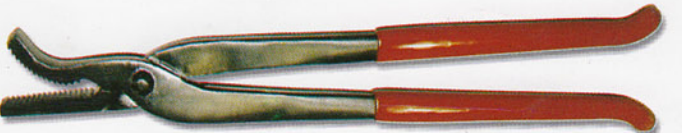

**40-056-06**  
Hoof Tester  
Round Large

**40-057-06**  
Shoe Puller

**40-058-06**  
Diamond Farrier  
Nippers 15"

**40-059-06**  
Shoe Puller to Grab Hold  
of The Shoe Removal

**40-060-06**  
Diamond Shoe Puller & Spreader  
Round Knobs on of Handles

**40-061-06**  
Black Steel Crocodile Plier With  
Plastic Coated end (clincher)

**40-062-06**  
Black Steel Crocodile  
Plier (clincher)

**40-063-06**  
Diamond Nail Puller