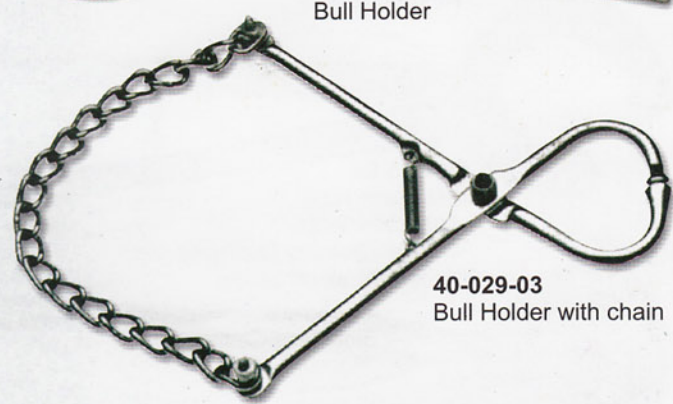

**40-022-03**  
Bull Holder  
with spring

**40-023-03**  
Bull Holder  
with spring

**40-028-03**  
Bull Holder

**40-024-03**  
Automatic Lock Easily  
Released Bull Lead, Aluminum

**40-029-03**  
Bull Holder with chain

**40-030-03**  
Prolapse Needle  
7cm, 8cm, 10cm, 13cm

**40-025-03**  
Automatic Lock Easily  
Released Bull Lead Brass

**40-031-03**  
Krey-Schottler

**40-026-03**  
Bull Leader to Catch the Ring  
and to Facilitate the Animal  
Manipulation

**40-032-03**  
Hook-S.S.

**40-027-03**  
Bull Holder Continental  
Tong Pattern, 43cm

**40-033-03**