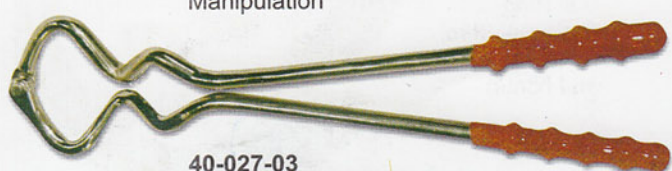

**40-022-03**  
Bull Holder  
with spring

**40-023-03**  
Bull Holder  
with spring

**40-028-03**  
Bull Holder

**40-024-03**  
Automatic Lock Easily  
Released Bull Lead, Aluminum

**40-029-03**  
Bull Holder with chain

**40-030-03**  
Prolapse Needle  
7cm, 8cm, 10cm, 13cm

**40-025-03**  
Automatic Lock Easily  
Released Bull Lead Brass

**40-031-03**  
Krey-Schottler

**40-026-03**  
Bull Leader to Catch the Ring  
and to Facilitate the Animal  
Manipulation

**40-032-03**  
Hook-S.S.

**40-027-03**  
Bull Holder Continental  
Tong Pattern, 43cm

**40-033-03**