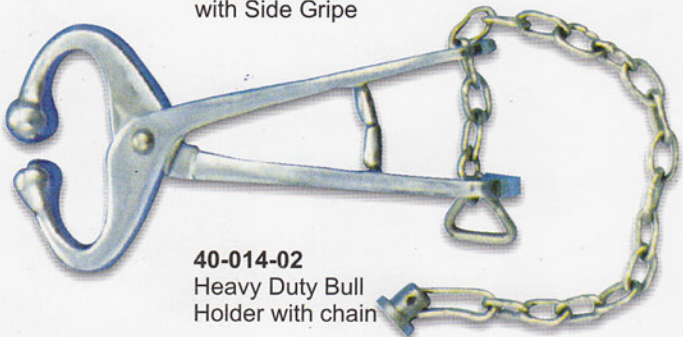

40-016-02
Heavy Duty Bull
Holder without chain

40-017-02
Bull Holder Harm's With
Slide Adjuster made of S.S

40-018-02
Bull Holder Harm's With
Rowel Slide

40-019-02
Bull Holder With Push
Button Lock

40-020-02
Bull Holder Harm's With
Rowel Slide

40-021-02
Bull Holder With Spring

40-012-02
Bull Holder with spring

40-013-02
Bull Holder
with Side Gripe

40-014-02
Heavy Duty Bull
Holder with chain

40-015-02
Heavy Duty Bull
Holder with chain