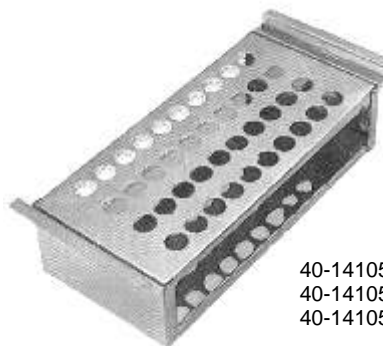

Holloware

Needle Case, Endodontic Box, Tube Rack, Cotton Holder
Sprit Lamp, Cup, Fennle and Jars

Needle Case Round with Cover
40-14101-01 65x15mm

Needle Case Round
40-14102-01 80x20mm

Needle Case Rectangle
40-14103-01 70x70x10mm

Endodontic Box
40-14104-01
100x40x50mm

Tube Rack

40-14105-01 6.35x15.25x5cm for 12 tubes
40-14105-02 6.35x17.75x7.5cm for 27 tubes
40-14105-03 7.50x17.75x6.35cm for 36 tubes

Sprit Lamp
40-14106-01
Standard Size

Sprit Lamp
40-14107-01
Standard Size

Sputum Cup
40-14108-01 75x80mm
40-14108-02 100x50mm
40-14108-03 100x80mm

Dressing Jar

40-14109-01	80x60mm	40-14110-01
40-14109-02	80x80mm	40-14110-02
40-14109-03	100x100mm	40-14110-03
40-14109-04	120x120mm	40-14110-04
40-14109-05	150x150mm	40-14110-05
40-14109-06	180x180mm	40-14110-06
40-14109-07	200x200mm	40-14110-07

Dressing Jar

Fennle
40-14112-01 100mm Ø
40-14112-02 120mm Ø
40-14112-03 150mm Ø
40-14112-04 200mm Ø

Cotton Holder
40-14111-01