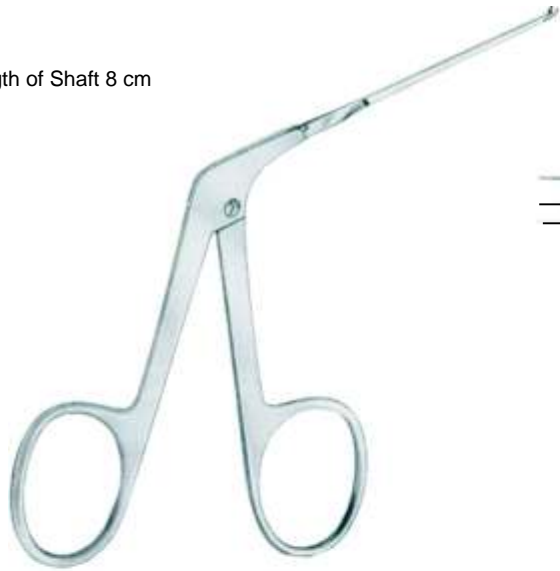

Length of Shaft 8 cm

Crura Forceps

Open to Right

Fisch
33-11810-01

Open to Left

Fisch
33-11810-02

Length of Shaft 8 cm

Wire Closure Forceps