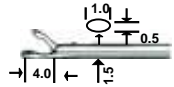

Length of Shaft 8 cm

Cup-Shaped Forceps

Micro Scissors

Bellucci
0.8 mm

1.5 x 0.8 mm

- | | |
|--------------|-------------|
| Straight | 33-11804-01 |
| Curved Right | 33-11804-02 |
| Curved Left | 33-11804-03 |
| Angled Up | 33-11804-04 |
| Angled Down | 33-11804-05 |

- | |
|-------------|
| 33-11806-01 |
| 33-11806-02 |
| 33-11806-03 |
| 33-11806-04 |
| 33-11806-05 |

1.0 x 0.5 mm

- | | |
|----------|-------------|
| Straight | 33-11804-06 |
|----------|-------------|