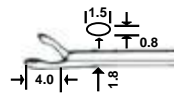

Length of Shaft 8 cm

Cup-Shaped Forceps

Micro Scissors

Bellucci
0.8 mm

1.5 x 0.8 mm

- | | |
|--------------|-------------|
| Straight | 33-11804-01 |
| Curved Right | 33-11804-02 |
| Curved Left | 33-11804-03 |
| Angled Up | 33-11804-04 |
| Angled Down | 33-11804-05 |

- | |
|-------------|
| 33-11806-01 |
| 33-11806-02 |
| 33-11806-03 |
| 33-11806-04 |
| 33-11806-05 |

1.0 x 0.5 mm

- | | |
|----------|-------------|
| Straight | 33-11804-06 |
|----------|-------------|