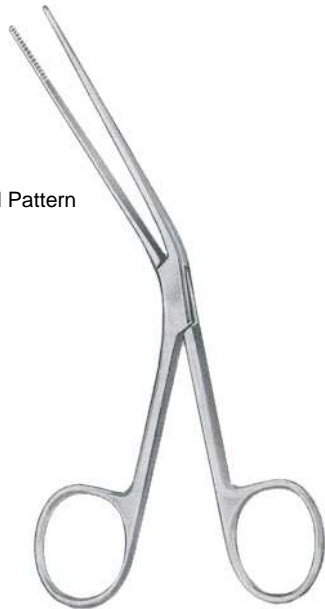

Otology Instruments Ear Polypus Forceps and Foreign Body Levers

Okonogto
33-11720-16
16 cm/6¼"

Littauer
33-11724-12
12 cm/4¾"

Fine Pattern

Hartmann
33-11726-12
12 cm/4¾"

Hartmann
33-11728-14
14 cm/5½"

Standard Pattern

Tilley
33-11732-14
33-11732-16
14 cm/5½"

Buck
33-11736-09
9 cm/3½"

Quire
33-11740-08
8 cm/3¼"