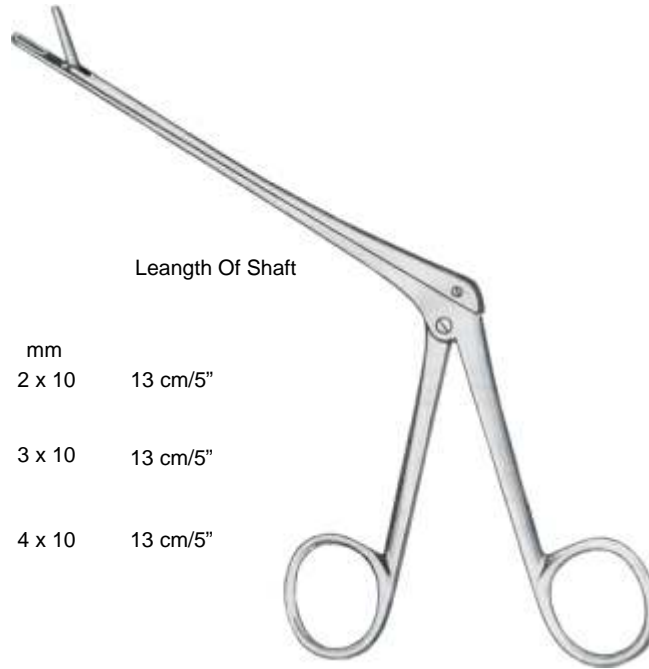

Serrated Jaws

31-11378-02

mm
2 x 10

Length Of Shaft

13 cm/5"

31-11378-03

3 x 10

13 cm/5"

31-11378-04

4 x 10

13 cm/5"

Schlessinger

Grasping Forceps

31-11382-16