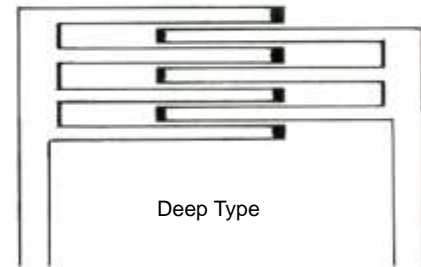

Henly

Standard

31-11060-00 Complete 31-11062-00
14.5 cm/5¾" Consisting of 17 cm/6¾"

31-11060-01 Frame 31-11062-01
31-11060-21 Centre Blades 31-11060-21
31-11060-22 31-11060-22
31-11060-23 31-11060-23

Deep Type

31-11064-00 Complete 31-11066-00
14.5 cm/5¾" Consisting of 17 cm/6¾"

31-11060-01 Centre Blades 31-11066-01
31-11060-21 31-11060-21
31-11060-22 31-11060-22
31-11060-23 31-11060-23