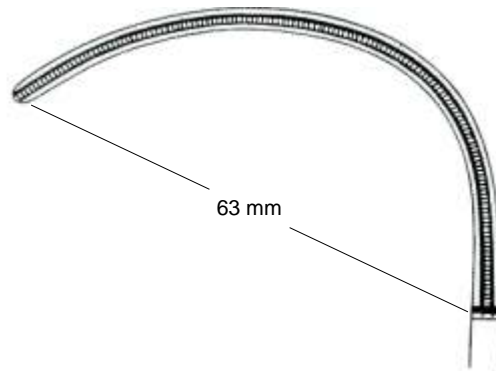

**Satinsky/De Bakey**

Tangential occlusion clamps

De Bakey

Set of 5 purchase.  
29-09685-00

29-09685-20  
20 cm/8"

29-09685-25  
25 cm/10"

29-09685-26  
26 cm/10¼"

29-09685-27  
27 cm/10½"

29-09885-28  
28 cm/11"

**Glover**

29-09689-01 19.5 cm/7¾"  
29-09689-02 21.0 cm/8¼"

Anastomosis

63 mm

29-09689-01

47 mm

29-09689-02