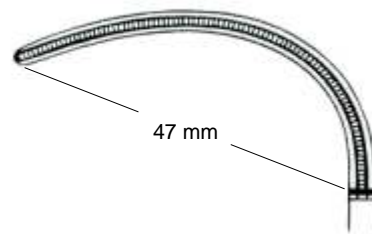

**Satinsky/De Bakey**

Tangential occlusion clamps

De Bakey

Set of 5 purchase.  
29-09685-00

29-09685-20  
20 cm/8"

29-09685-25  
25 cm/10"

29-09685-26  
26 cm/10¼"

29-09685-27  
27 cm/10½"

29-09885-28  
28 cm/11"

**Glover**

29-09689-01 19.5 cm/7¾"  
29-09689-02 21.0 cm/8¼"

Anastomosis

63 mm

29-09689-01

47 mm

29-09689-02