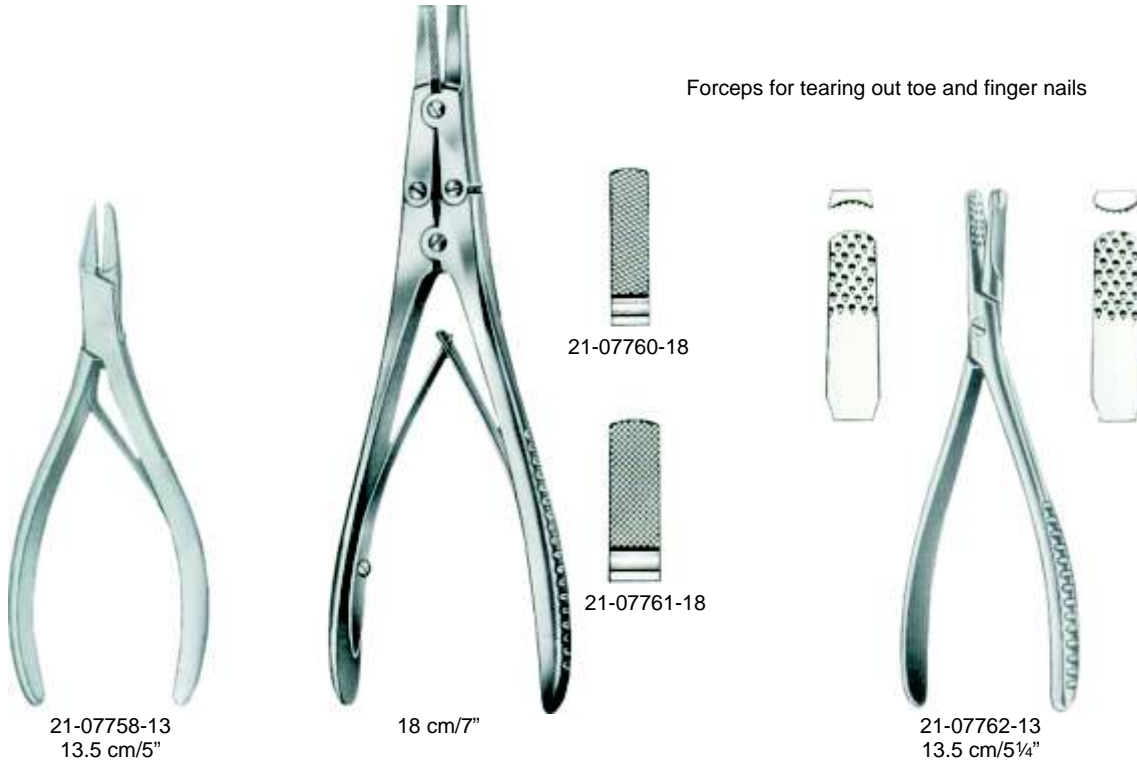

Forceps for tearing out toe and finger nails

Saw blade

21-07764-17
17 cm/6 3/4"

Saw blade

21-07766-17
17 cm/6 3/4"