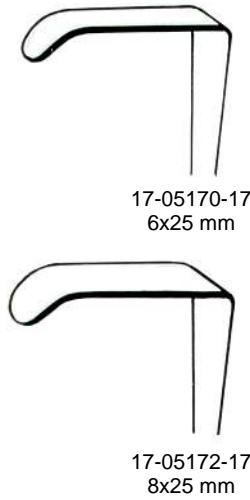

**Cushing-Kocher**  
17-05166-18  
18cm/7"

**Langenbeck-Green**  
17cm/6¾"

**Strandell-Stille**  
19cm/7½"

Tendon Sheath Hook

**Klapp**  
17.5 cm/7"

Decompression Hook

**Cushing**  
17-05186-20  
20cm/8"