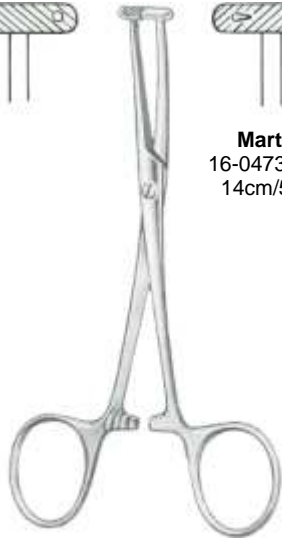

General Instruments Hysterectomy Clamps and Vaginal Forceps

Scalp Flap Forceps

Martel
16-04733-14
14cm/5½"

Werheim
16-04736-25
25cm/10"

Werheim-Cullen
16-04739-21
21.5cm/8½"

Extra Strong

Werheim
16-04743-24
24cm/9½"