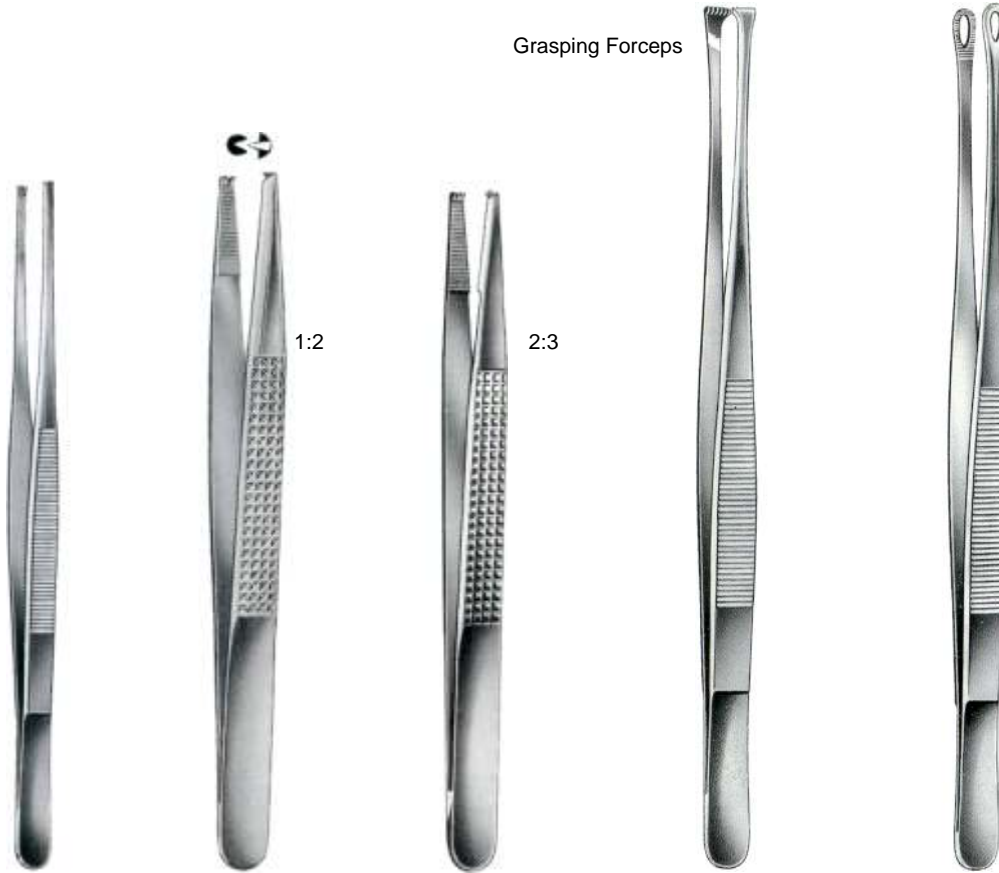

General Instruments Tissue Grasping and Watchmakers Forceps

Grasping Forceps

cm	in	Stille-Barraya	Bonney	Bonney	Nelson	Singley-Tuttle
15.0	6"				15-04042-15	
18.0	7"	15-04032-18	15-04036-18	15-04038-18	15-04042-18	15-04046-18
20.0	8"	15-04032-20			15-04042-23	
23.0	9"					15-04046-23
25.0	10"	15-04032-25				

Watchmaker's Forceps

No. 3
15-04050-03
11.5cm/4½"

No. 4
15-04050-04
11.5cm/4½"

No. 5
15-04050-05
11.5cm/4½"

No. 7
15-04050-07
11.5cm/4½"