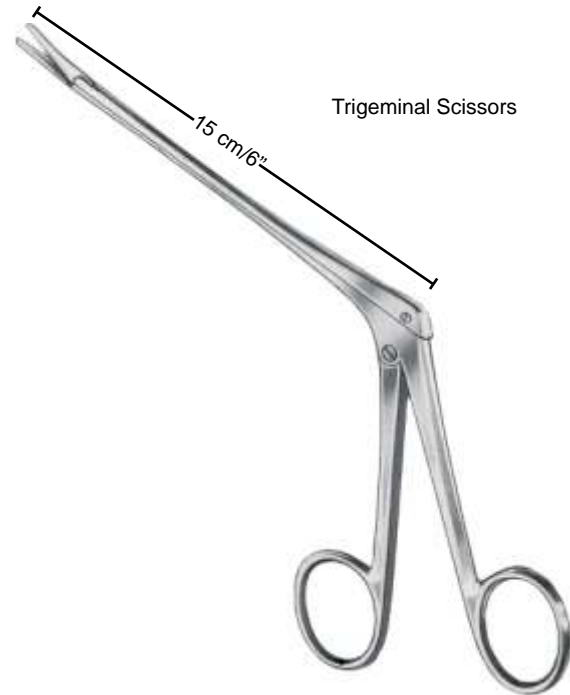

## General Instruments

Dissecting, Trigeminal, Wire Cutting  
and Gum Scissors

**Strully**  
14-02202-22 22 cm/8¾" 14-02203-22

**Dandy**  
14-02207-22  
17 cm/6¾"

Trigeminal Scissors

**Olivecrona**  
14-02211-15

### TC

**Universal**  
14-02215-12  
12 cm/4¾"

**Goldman-Fox**  
Straight  
14-02218-13  
13 cm/5"

**Goldman-Fox**  
Curved  
14-02219-13  
13 cm/5"