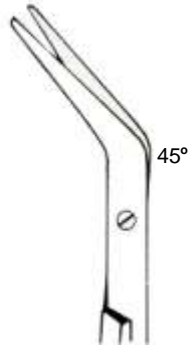

De Bakey
18cm/7"

25°

45°

60°

cm	In			
16.0cm	6¼"	14-02057-16	14-02059-16	14-02061-16
23.0cm	9"	14-02057-23	14-02059-23	14-02061-23
28.0cm	11"	14-02057-28	14-02059-28	14-02061-28

Baby-Hegemann
13.5cm/5¼"

Hegemann (Diethrich)
16cm/6¼"
19cm/7½"

25°

45°

60°

90°

125°

cm	In					
13.0cm	5¼"	14-02063-13	14-02065-13	14-02067-13	14-02069-13	14-02071-13
16.0cm	6¼"	14-02063-16	14-02065-16	14-02067-16	14-02069-16	14-02071-16
19.0cm	7½"	14-02063-19	14-02065-19	14-02067-19	14-02069-19	14-02071-19

Hegemann (Diethrich)
14-02075-19
19cm/7½"