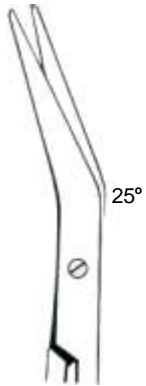

De Bakey
18cm/7"

25°

45°

60°

cm	In			
16.0cm	6¼"	14-02057-16	14-02059-16	14-02061-16
23.0cm	9"	14-02057-23	14-02059-23	14-02061-23
28.0cm	11"	14-02057-28	14-02059-28	14-02061-28

Baby-Hegemann
13.5cm/5¼"

Hegemann (Diethrich)
16cm/6¼"
19cm/7½"

25°

45°

60°

90°

125°

cm	In					
13.0cm	5¼"	14-02063-13	14-02065-13	14-02067-13	14-02069-13	14-02071-13
16.0cm	6¼"	14-02063-16	14-02065-16	14-02067-16	14-02069-16	14-02071-16
19.0cm	7½"	14-02063-19	14-02065-19	14-02067-19	14-02069-19	14-02071-19

Hegemann (Diethrich)
14-02075-19
19cm/7½"