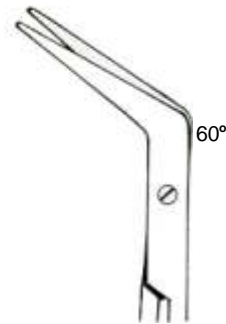

De Bakey
18cm/7"

25°

45°

60°

cm	In			
16.0cm	6¼"	14-02057-16	14-02059-16	14-02061-16
23.0cm	9"	14-02057-23	14-02059-23	14-02061-23
28.0cm	11"	14-02057-28	14-02059-28	14-02061-28

Baby-Hegemann
13.5cm/5¼"

Hegemann (Diethrich)
16cm/6¼"
19cm/7½"

25°

45°

60°

90°

125°

cm	In					
13.0cm	5¼"	14-02063-13	14-02065-13	14-02067-13	14-02069-13	14-02071-13
16.0cm	6¼"	14-02063-16	14-02065-16	14-02067-16	14-02069-16	14-02071-16
19.0cm	7½"	14-02063-19	14-02065-19	14-02067-19	14-02069-19	14-02071-19

Hegemann (Diethrich)
14-02075-19
19cm/7½"