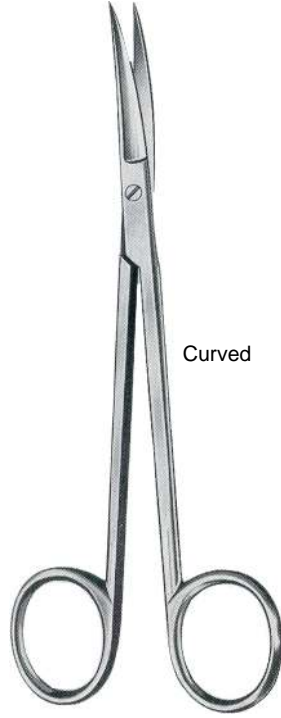

Straight

14-01978-14

Sanvenero
14.5cm/5¾"

Curved

14-01979-14

Straight

14-01982-10

Baby-Lexer (Knapp)
10cm/4"

Curved

14-01983-10

Straight
14-01986-13 13cm/5"

Curved
14-01987-13

Straight

14-01990-14

Joseph
14cm/5½"

Curved