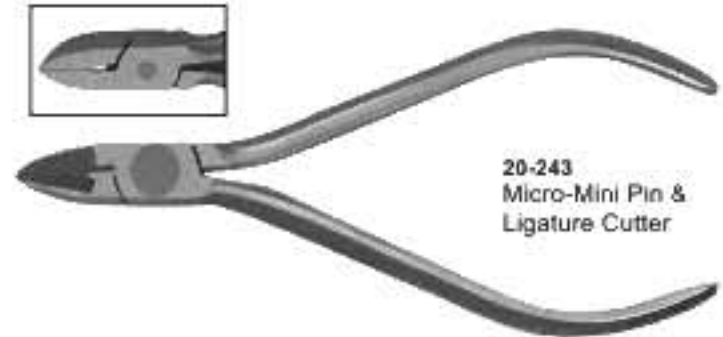

CUTTERS

20-237
Hard
Wire Cutter 15

20-241
Mini Pin &
Ligature Cutter

20-238
Distal End Cutter
Flush Cut

20-242
Hard Wire Cutter
Straight

20-239
Universal Cut & Hold
Distal End Cutter

20-243
Micro-Mini Pin &
Ligature Cutter

20-240
Pin & Ligature
Cutter