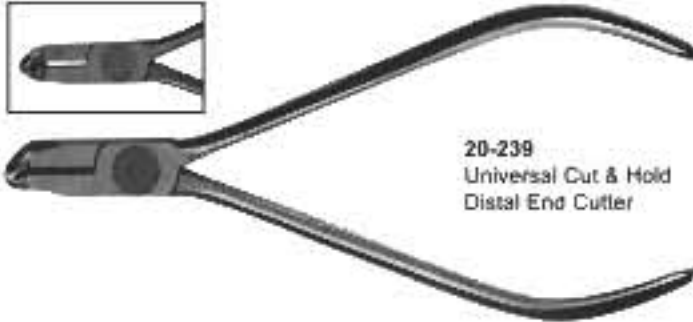

CUTTERS

20-237
Hard
Wire Cutter 15

20-241
Mini Pin &
Ligature Cutter

20-238
Distal End Cutter
Flush Cut

20-242
Hard Wire Cutter
Straight

20-239
Universal Cut & Hold
Distal End Cutter

20-243
Micro-Mini Pin &
Ligature Cutter

20-240
Pin & Ligature
Cutter