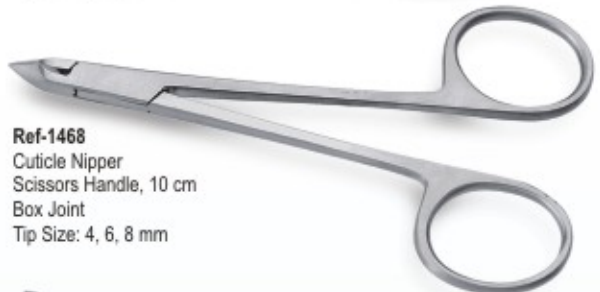

## CUTICLE NAIL NIPPERS & CUTTERS

**Ref-1461**  
Professional Cuticle Nipper  
Single Spring , 10 cm  
Lap Joint  
Tip Size: 4, 6, 8, 10 mm

**Ref-1467**  
Professional Cuticle Nipper  
Double Spring, 12 cm  
Lap Joint  
Tip Size: 4, 6, 8 mm

**Ref-1462**  
Professional Cuticle Nipper  
Single Spring, 10 cm  
Box Joint  
Tip Size: 4, 6, 8 mm

**Ref-1468**  
Cuticle Nipper  
Scissors Handle, 10 cm  
Box Joint  
Tip Size: 4, 6, 8 mm

**Ref-1463**  
Professional Cuticle Nipper  
Double Spring , 10 cm  
Box Joint  
Tip Size: 4, 6, 8, 10 mm

**Ref-1469**  
Professional Nail Cutter  
Double Spring with Lock  
Full Moon Heavy Duty  
Box Joint, Size: 14 cm

**Ref-1464**  
Professional Cuticle  
Nipper double Spring, 10 cm  
Box Joint  
Tip Size: 4, 6, 8 mm

**Ref-1470**  
Professional Nail Cutter  
Double Spring with Lock  
Half Moon Heavy Duty  
Box Joint, Size: 16 cm

**Ref-1465**  
Professional Cuticle  
Nipper Berrel Spring, 10 cm  
Lap Joint  
Tip Size: 4, 6, 8 mm