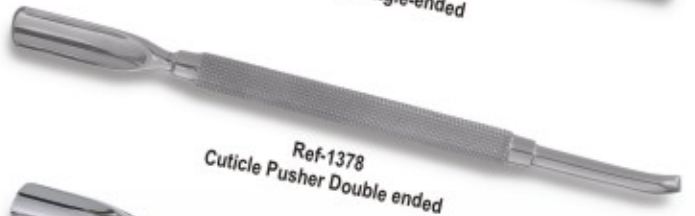

MANICURE INSTRUMENTS

Ref-1368
Cuticle Cutter Single ended heavy handle

Ref-1369
Cuticle Pusher with Knife

Ref-1370
Cuticle Pusher with Knife

Ref-1371
Cuticle Pusher with Knife

Ref-1372
Cuticle Pusher & Knife

Ref-1373
Cuticle Pusher

Ref-1374
Cuticle Knife

Ref-1375
Cuticle Knife

Ref-1376
Cuticle Pusher

Ref-1377
Pedicure Nail Pusher Single-ended

Ref-1378
Cuticle Pusher Double ended

Ref-1379
Cuticle Pusher Double ended

Ref-1380
Cuticle Pusher Double ended

Ref-1381
Cuticle Pusher Double ended

Ref-1382
Cuticle Pusher Double ended

Ref-1383
Cuticle Pusher Double ended

Ref-1384
Cuticle Pusher Double ended (Perfect for Fingers & Toe nails)