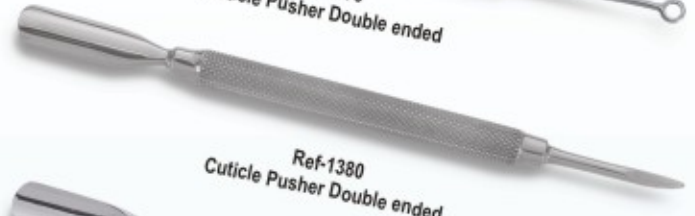

MANICURE INSTRUMENTS

Ref-1368
Cuticle Cutter Single ended heavy handle

Ref-1369
Cuticle Pusher with Knife

Ref-1370
Cuticle Pusher with Knife

Ref-1371
Cuticle Pusher with Knife

Ref-1372
Cuticle Pusher & Knife

Ref-1373
Cuticle Pusher

Ref-1374
Cuticle Knife

Ref-1375
Cuticle Knife

Ref-1376
Cuticle Pusher

Ref-1377
Pedicure Nail Pusher Single-ended

Ref-1378
Cuticle Pusher Double ended

Ref-1379
Cuticle Pusher Double ended

Ref-1380
Cuticle Pusher Double ended

Ref-1381
Cuticle Pusher Double ended

Ref-1382
Cuticle Pusher Double ended

Ref-1383
Cuticle Pusher Double ended

Ref-1384
Cuticle Pusher Double ended (Perfect for Fingers & Toe nails)