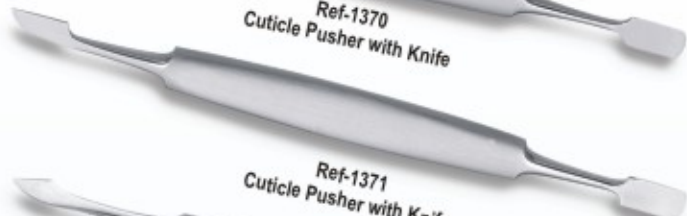

MANICURE INSTRUMENTS

Ref-1368
Cuticle Cutter Single ended heavy handle

Ref-1369
Cuticle Pusher with Knife

Ref-1370
Cuticle Pusher with Knife

Ref-1371
Cuticle Pusher with Knife

Ref-1372
Cuticle Pusher & Knife

Ref-1373
Cuticle Pusher

Ref-1374
Cuticle Knife

Ref-1375
Cuticle Knife

Ref-1376
Cuticle Pusher

Ref-1377
Pedicure Nail Pusher Single-ended

Ref-1378
Cuticle Pusher Double ended

Ref-1379
Cuticle Pusher Double ended

Ref-1380
Cuticle Pusher Double ended

Ref-1381
Cuticle Pusher Double ended

Ref-1382
Cuticle Pusher Double ended

Ref-1383
Cuticle Pusher Double ended

Ref-1384
Cuticle Pusher Double ended (Perfect for Fingers & Toe nails)